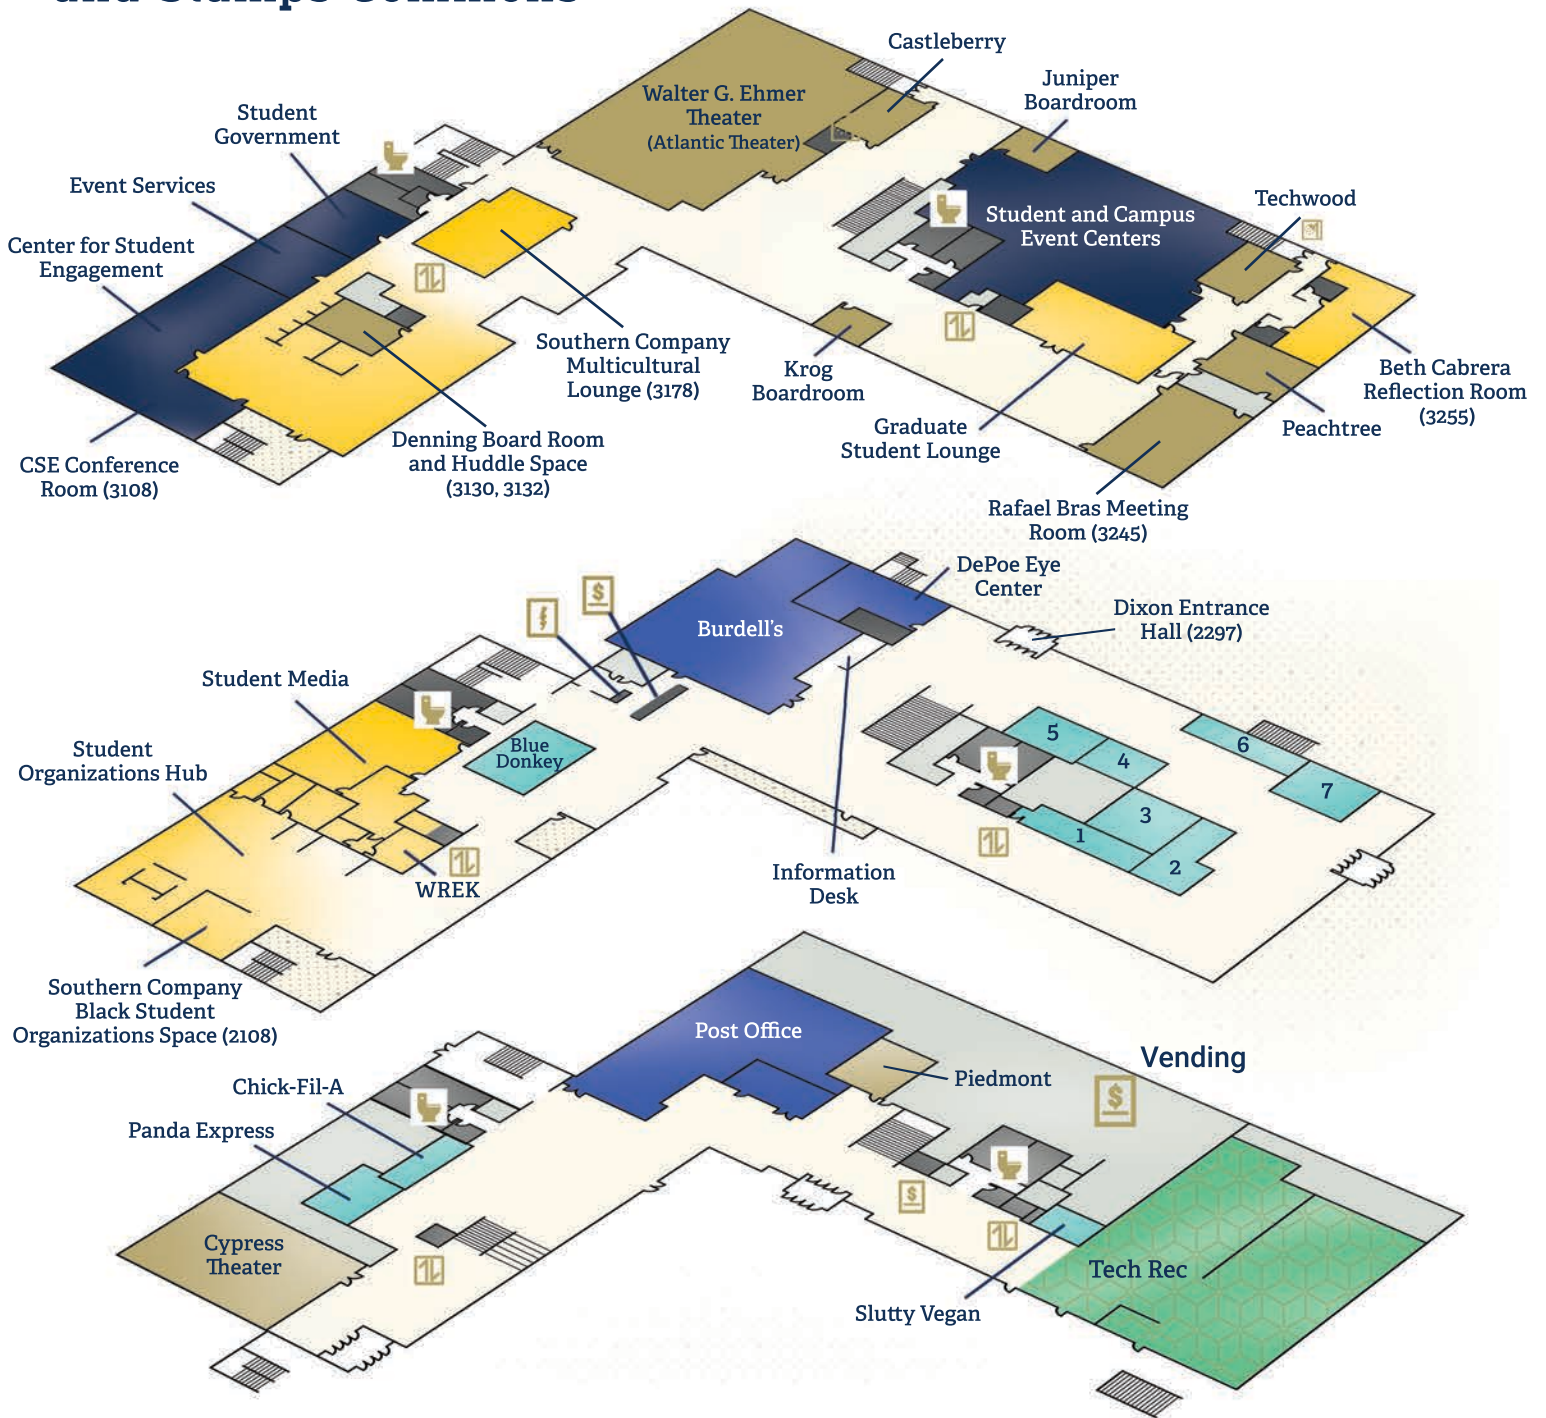

The John Lewis Student Center and Stamps Commons

Student and Campus Event Centers

Dining Hub

Second Level

- | | | |
|-----------------------------------|-----------------|-----------------|
| 1. Brain Freeze/5th District Deli | 2. Campus Crust | 3. Test Kitchen |
| 4. Tech It To Go | 5. Bento Sushi | 6. The Pop Up |
| | | 7. Twisted Taco |

Reservable Space

Student Activity

Tech Rec (also reservable)

Lounge

Facility Support

Elevator

Restrooms

Shower/Ablution

Offices

Dining (concepts TBD)

Retail Service

Porch

Back of House

Can be Reserved

Microwave

Vending